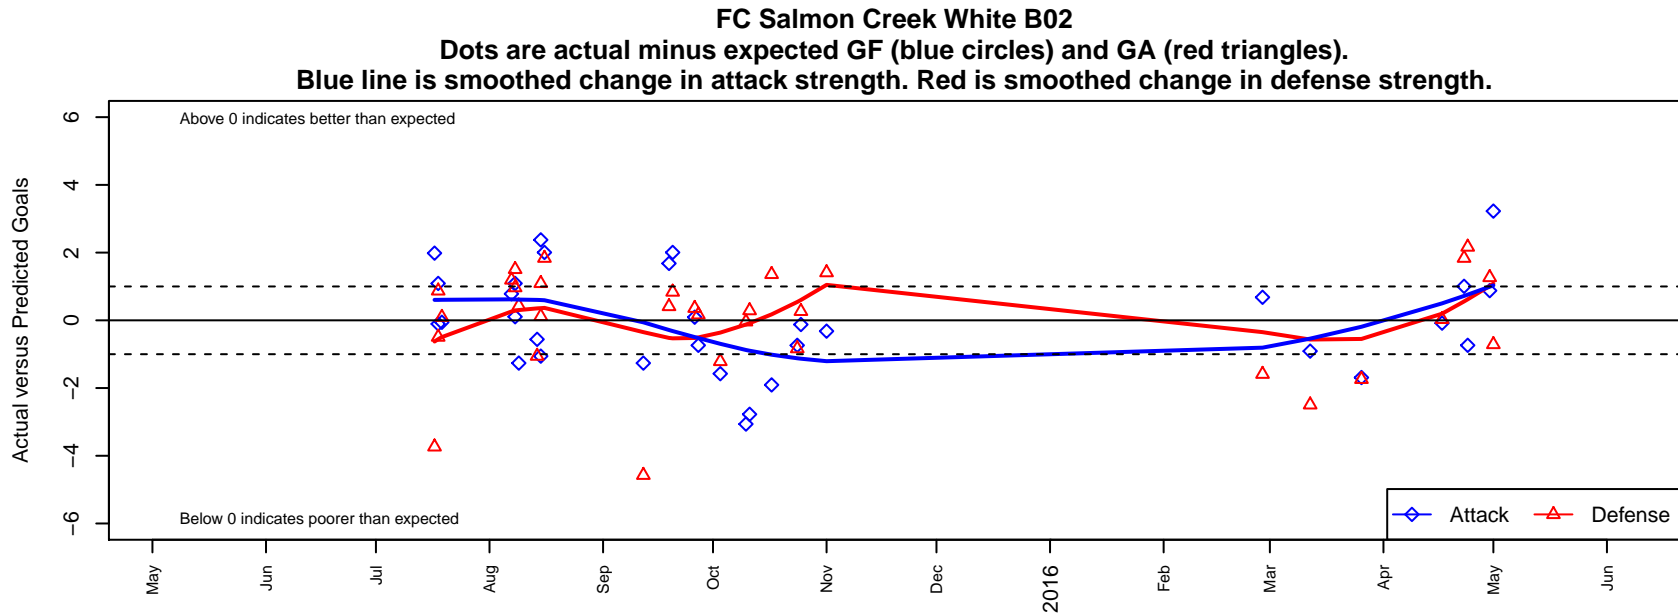

# FC Salmon Creek White B02

Futbol Club Salmon Creek  
 Salmon Creek, WA  
 B02 total strength=867  
 attack=1.87 defense=0.85  
 fall league = PTT B02 Div 1 White  
 spr league = Spr OYS B02 Div 1 White  
 notes= Avalanche 2013;

**attack and defense variance (black dot)  
relative to other teams  
and top 10 in region**

**attack and defense rating  
relative to others at age  
and all opponents in last 13 months**

**Performance relative to 13 month average**