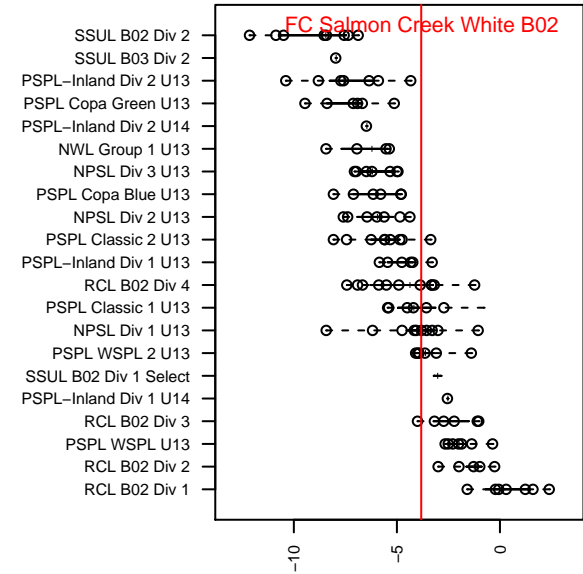

# FC Salmon Creek White B02

Futbol Club Salmon Creek  
 Salmon Creek, WA  
 B02 total strength=867  
 attack=1.87 defense=0.85  
 fall league = PTT B02 Div 1 White  
 spr league = Spr OYS B02 Div 1 White  
 notes= Avalanche 2013;

alt names used:  
 FCSC B02 White  
 FC Salmon Creek B02 White  
 FCSC B02 White  
 FCSC B02 White  
 FCSC B02 White

Venues played:  
 2015 Beaverton Cup BU13 Silver  
 2015 Chinook Cup U13  
 2015 Mt Hood Challenge U13  
 2015 PTT B02 Division 1 White  
 2015 Spr OYS B02 Division 1 White

**attack and defense variance (black dot)  
relative to other teams  
and top 10 in region**

**attack and defense rating  
relative to others at age  
and all opponents in last 13 months**

**Performance relative to 13 month average**